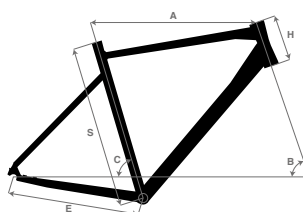

570U - MATT BLACK

SIZE	XS	S	M	L
S	460	500	540	580
A	525	550	577	603
B	70°	70,5°	71°	70,5°
C	74°	74°	73,5°	73°
E	435	435	435	435
H	120	140	160	180

CODE 570U 28" - 14s

XS (460MM) / S (500 MM) / M (540 MM) / L (580 MM)