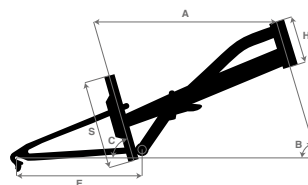

SIZE	
S	290
A	578
B	72,6°
C	74°
E	400
H	155