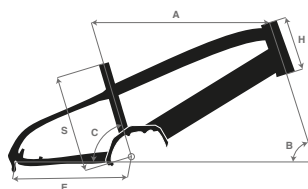

SIZE	
S	360
A	633
B	72°
C	73,5°
E	430
H	200