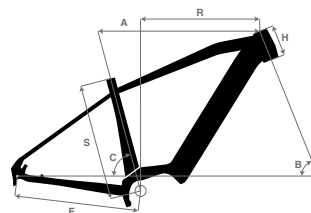

SIZE	S	M	L
S	400 (16")	450 (18")	500 (20")
A	599	626	648
B	67,5°	68°	68,5°
C	75,5°	75°	74,5°
E	480	480	480
H	110	120	130
R	442	460	474

CODE E1327PLSUB 27,5" - 11s

S (400 MM) / M (450 MM) / L (500 MM)

TELAIO / FRAME MBM alloy 6061 27,5" hydroformed boost 148 mm
FORCELLA / FORK Suntour XCR 34 Boost LOR - Travel 110
GUARNITURA / CRANK SET FSA Dyna Drive 170*34T
CAMBIO POST. / REAR DERAILLEUR Shimano Deore M5120 Shadow
COMANDO / SHIFTER Shimano Deore M5100 11s
FRENI / BRAKES Shimano MT200 hydraulic
DISCHI / DISKS Shimano RT10 center lock 180 F/180 R
CASSETTA / CASSETTE Shimano Deore M5100 11/42 11s
CERCHI / RIMS Malvestiti Passion alloy double wall 27,5" w/eyelet
MOZZI / HUBS Shimano MT400 32 holes boost thru axle
GOMME / TYRES Schwalbe Super Moto 27,5x2,80
SELLA / SADDLE Selle Bassano Reko Sport w/integrated light
PORTAPACCHI POST. / REAR CARRIER Black matt alloy
PARAFANGHI / FENDERS Black matt alloy